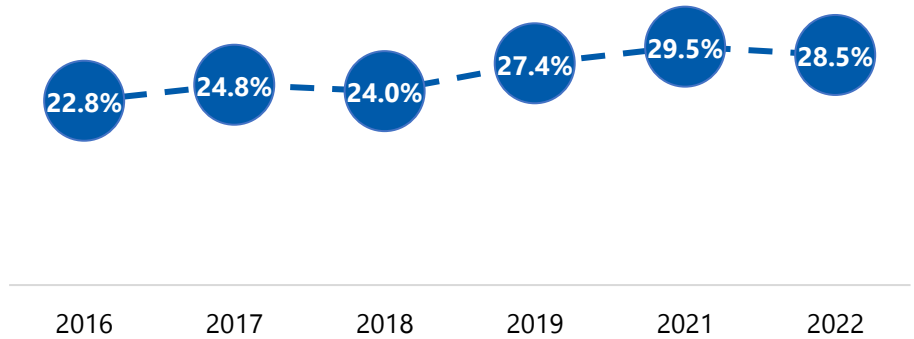

DEGREE ATTAINMENT PROFILE

Gulf County

Residents aged 25-64 with a high-quality degree

28.5%

Increased 5.7% since 2016

County Rank: 40 of 67

Statewide Rankings, Selected Criteria

Attainment Rate		
Rank	County	AA+
38	Citrus	29.3%
39	Highlands	28.6%
40	Gulf	28.5%
41	Levy	28.4%
42	Wakulla	27.1%