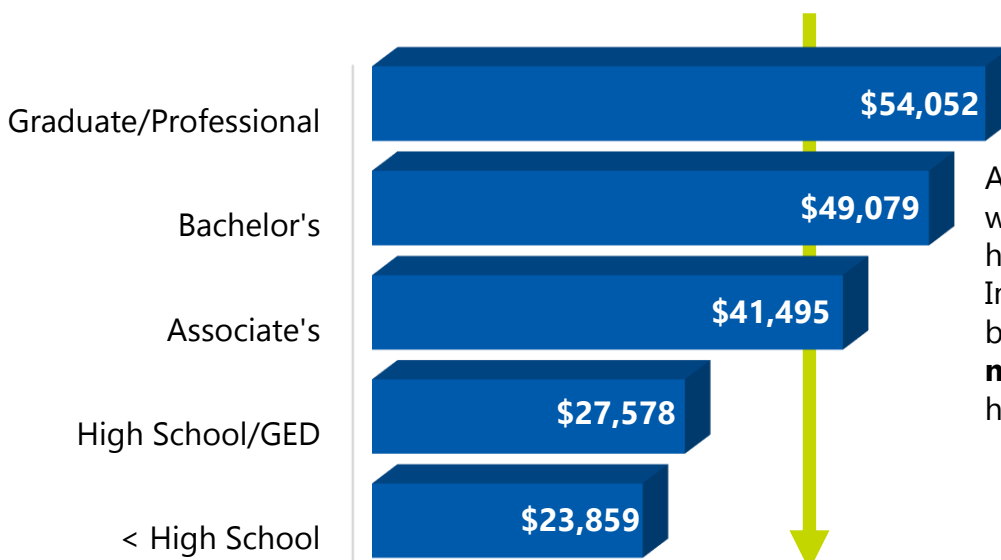

Median Earnings by Education/Training Level

Overall: $38,134

An annual dividend is paid to workers with education beyond a high school diploma or equivalency. In **Gulf** County, a worker with a bachelor's degree earns **78.0% more per year** than a worker with a high school education.