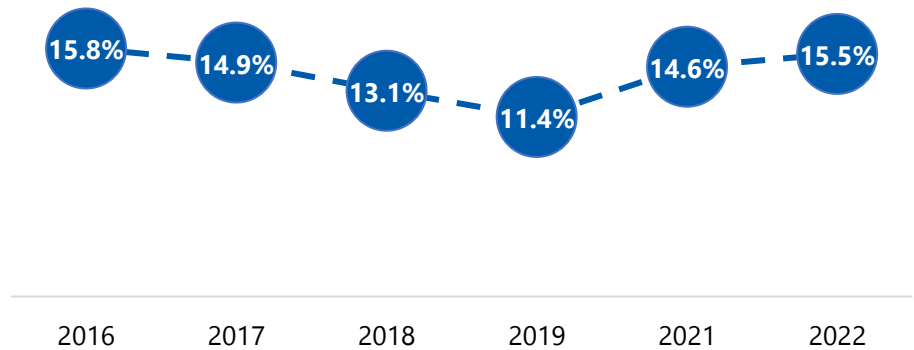

DEGREE ATTAINMENT PROFILE

Hamilton County

Residents aged 25-64 with a high-quality degree

15.5%

Decreased 0.3% since 2016

County Rank: 65 of 67

Statewide Rankings, Selected Criteria

Attainment Rate		
Rank	County	AA+
63	DeSoto	15.8%
64	Dixie	15.5%
65	Hamilton	15.5%
66	Calhoun	15.3%
67	Lafayette	12.7%