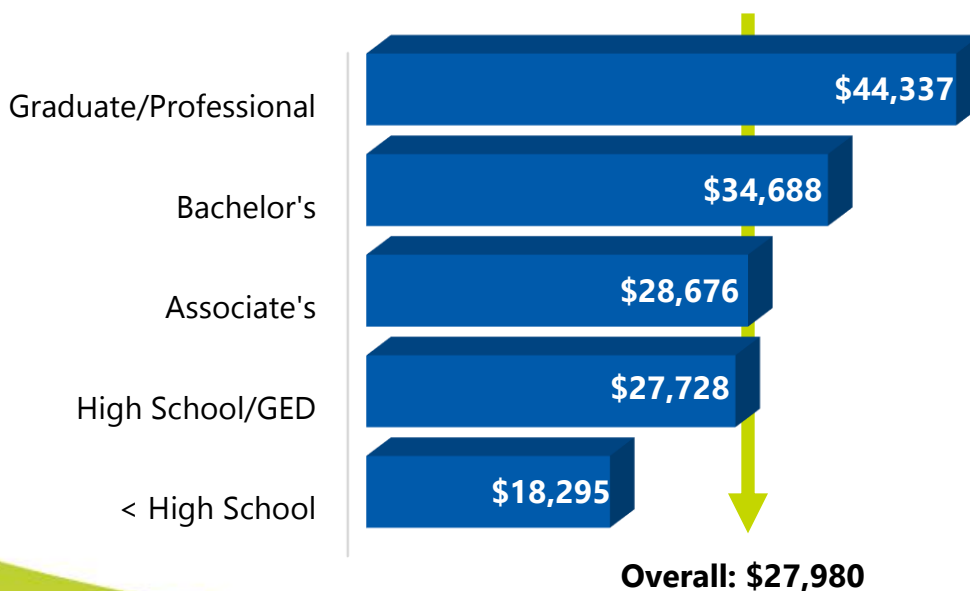

Median Earnings by Education/Training Level

An annual dividend is paid to workers with education beyond a high school diploma or equivalency. In **Hamilton** County, a worker with a bachelor's degree earns **25.1% more per year** than a worker with a high school education.