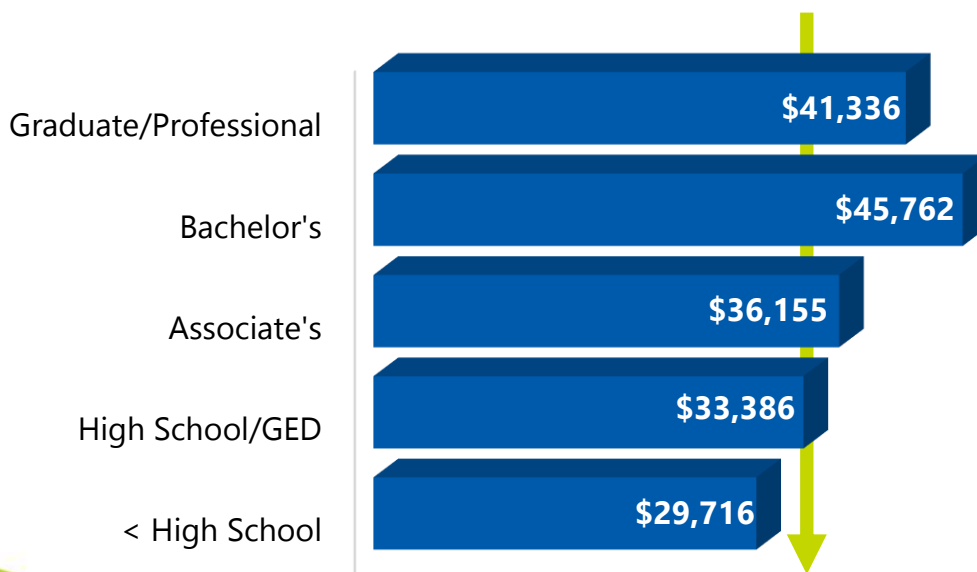

Median Earnings by Education/Training Level

Overall: $33,786

An annual dividend is paid to workers with education beyond a high school diploma or equivalency. In **Hendry** County, a worker with a bachelor's degree earns **37.1% more per year** than a worker with a high school education.