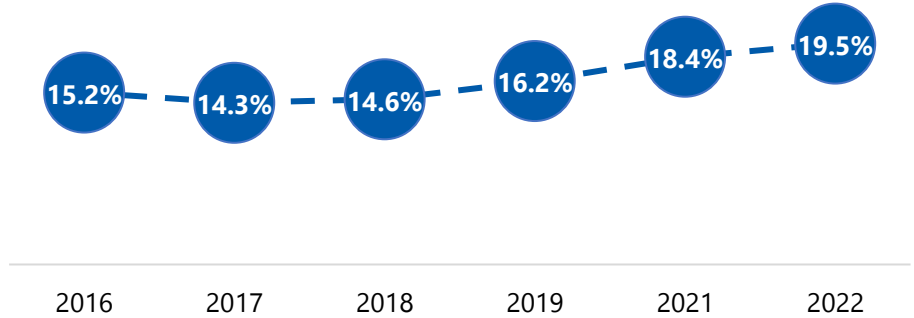

DEGREE ATTAINMENT PROFILE

Hendry County

Residents aged 25-64 with a high-quality degree

19.5%

Increased 4.3% since 2016

County Rank: 56 of 67

Statewide Rankings, Selected Criteria

Attainment Rate		
Rank	County	AA+
54	Liberty	20.9%
55	Union	19.9%
56	Hendry	19.5%
57	Putnam	19.4%
58	Bradford	19.1%

Attainment Rate by Population			
Rank	County	Total Pop.	AA+
44	Gadsden	40,943	26.3%
45	Jackson	40,504	21.5%
46	Hendry	39,155	19.5%
47	Okeechobee	37,024	25.2%
48	DeSoto	32,594	15.8%

Percent Living Below Poverty Level			
Rank	County	% Below	AA+
58	Liberty	21.8%	20.9%
59	Glades	21.9%	16.3%
60	Hendry	22.3%	19.5%
61	Madison	22.4%	24.8%
62	Washington	22.7%	18.7%