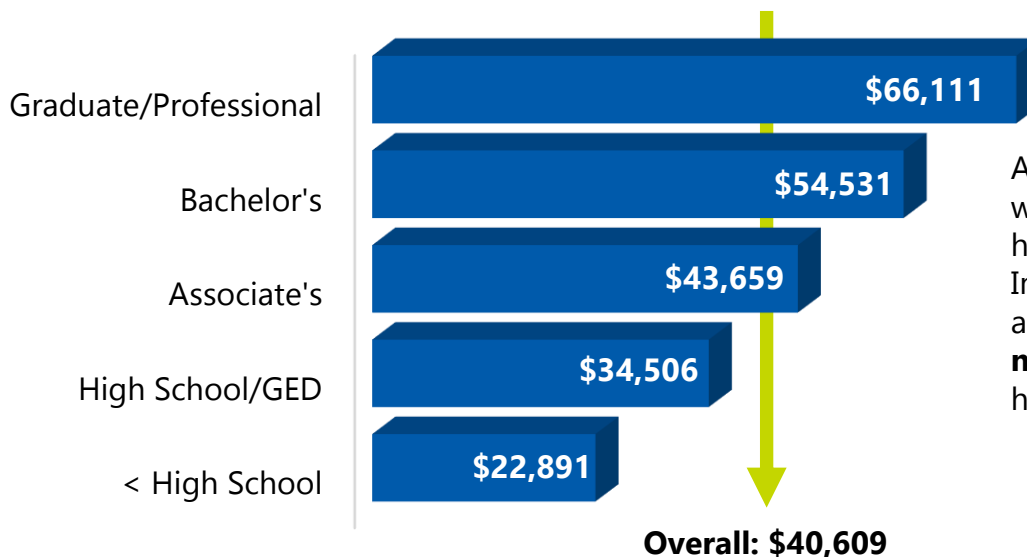

DEGREE ATTAINMENT PROFILE

Jefferson County

Residents aged 25-64 with a high-quality degree

25.7%

Decreased 3.0% since 2016

County Rank: 44 of 67

Statewide Rankings, Selected Criteria

Attainment Rate		
Rank	County	AA+
42	Wakulla	27.1%
43	Gadsden	26.3%
44	Jefferson	25.7%
45	Columbia	25.5%
46	Okeechobee	25.2%

Attainment Rate by Population			
Rank	County	Total Pop.	AA+
57	Madison	16,087	24.8%
58	Dixie	15,144	15.5%
59	Jefferson	13,168	25.7%
60	Gulf	12,349	28.5%
61	Calhoun	11,928	15.3%

Percent Living Below Poverty Level			
Rank	County	% Below	AA+
48	Holmes	16.6%	17.0%
49	Bradford	18.2%	19.1%
50	Jefferson	18.3%	25.7%
51	Okeechobee	19.2%	25.2%
52	Jackson	19.2%	21.5%

Median Earnings by Education/Training Level

An annual dividend is paid to workers with education beyond a high school diploma or equivalency. In **Jefferson** County, a worker with a bachelor's degree earns **58.0% more per year** than a worker with a high school education.