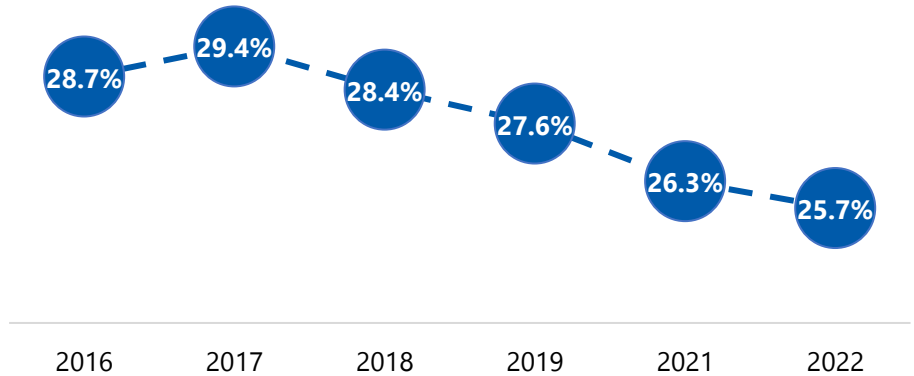

DEGREE ATTAINMENT PROFILE

Jefferson County

Residents aged 25-64 with a high-quality degree

25.7%

Decreased 3.0% since 2016

County Rank: 44 of 67

Statewide Rankings, Selected Criteria

Attainment Rate		
Rank	County	AA+
42	Wakulla	27.1%
43	Gadsden	26.3%
44	Jefferson	25.7%
45	Columbia	25.5%
46	Okeechobee	25.2%